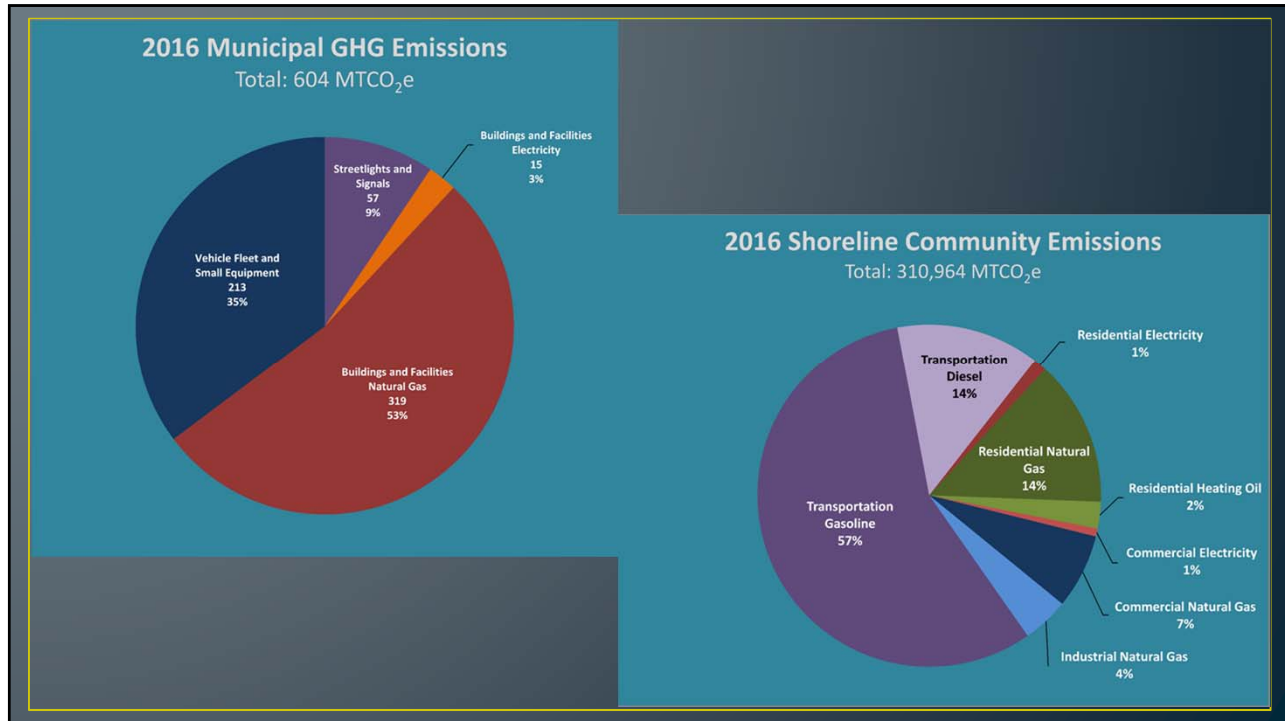

Visualizing the Net Zero City

Energy Leadership Summit
November 19, 2019

Image Courtesy of Sustainability Ambassadors

Deep Green Incentive Program

4 Tiers:

- Tier 1- Living Building or Community Challenge
- Tier 2- Petal Recognition or Emerald Star
- Tier 3- LEED Platinum, 5-Star, ZE, or PHIUS+Source Zero; plus Salmon-Safe
- Tier 4- 4-Star or PHIUS