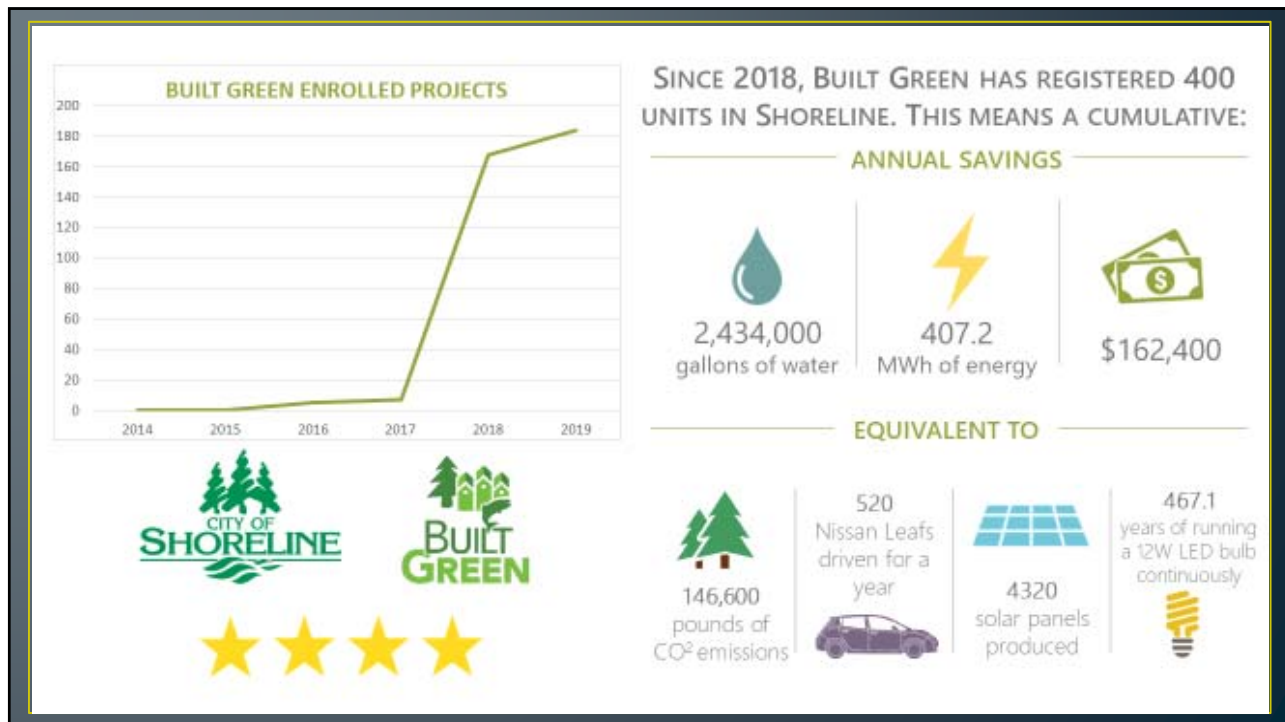

Visualizing the Net Zero City

Energy Leadership Summit
November 19, 2019

Image Courtesy of Sustainability Ambassadors

Deep Green Incentive Program

4 Tiers:

- Tier 1- Living Building or Community Challenge
- Tier 2- Petal Recognition or Emerald Star
- Tier 3- LEED Platinum, 5-Star, ZE, or PHIUS+Source Zero; plus Salmon-Safe
- Tier 4- 4-Star or PHIUS